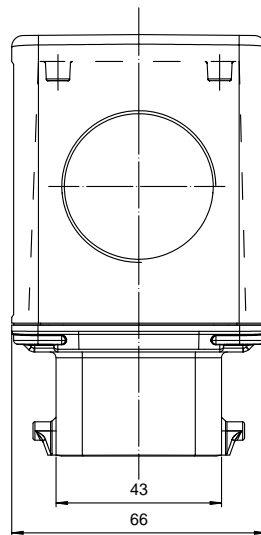

Diritti riservati

All rights reserved

06.07.20	MBO 16.40	Scale	
©.Merafin	hood with side entry M401	401	