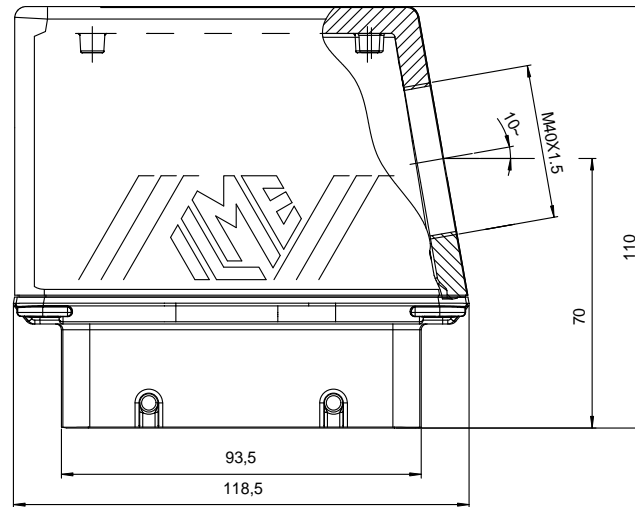

Diritti riservati

All rights reserved

06.07.20	MBO 16.40	Scale	
©.Merafin	hood with side entry M401	401	